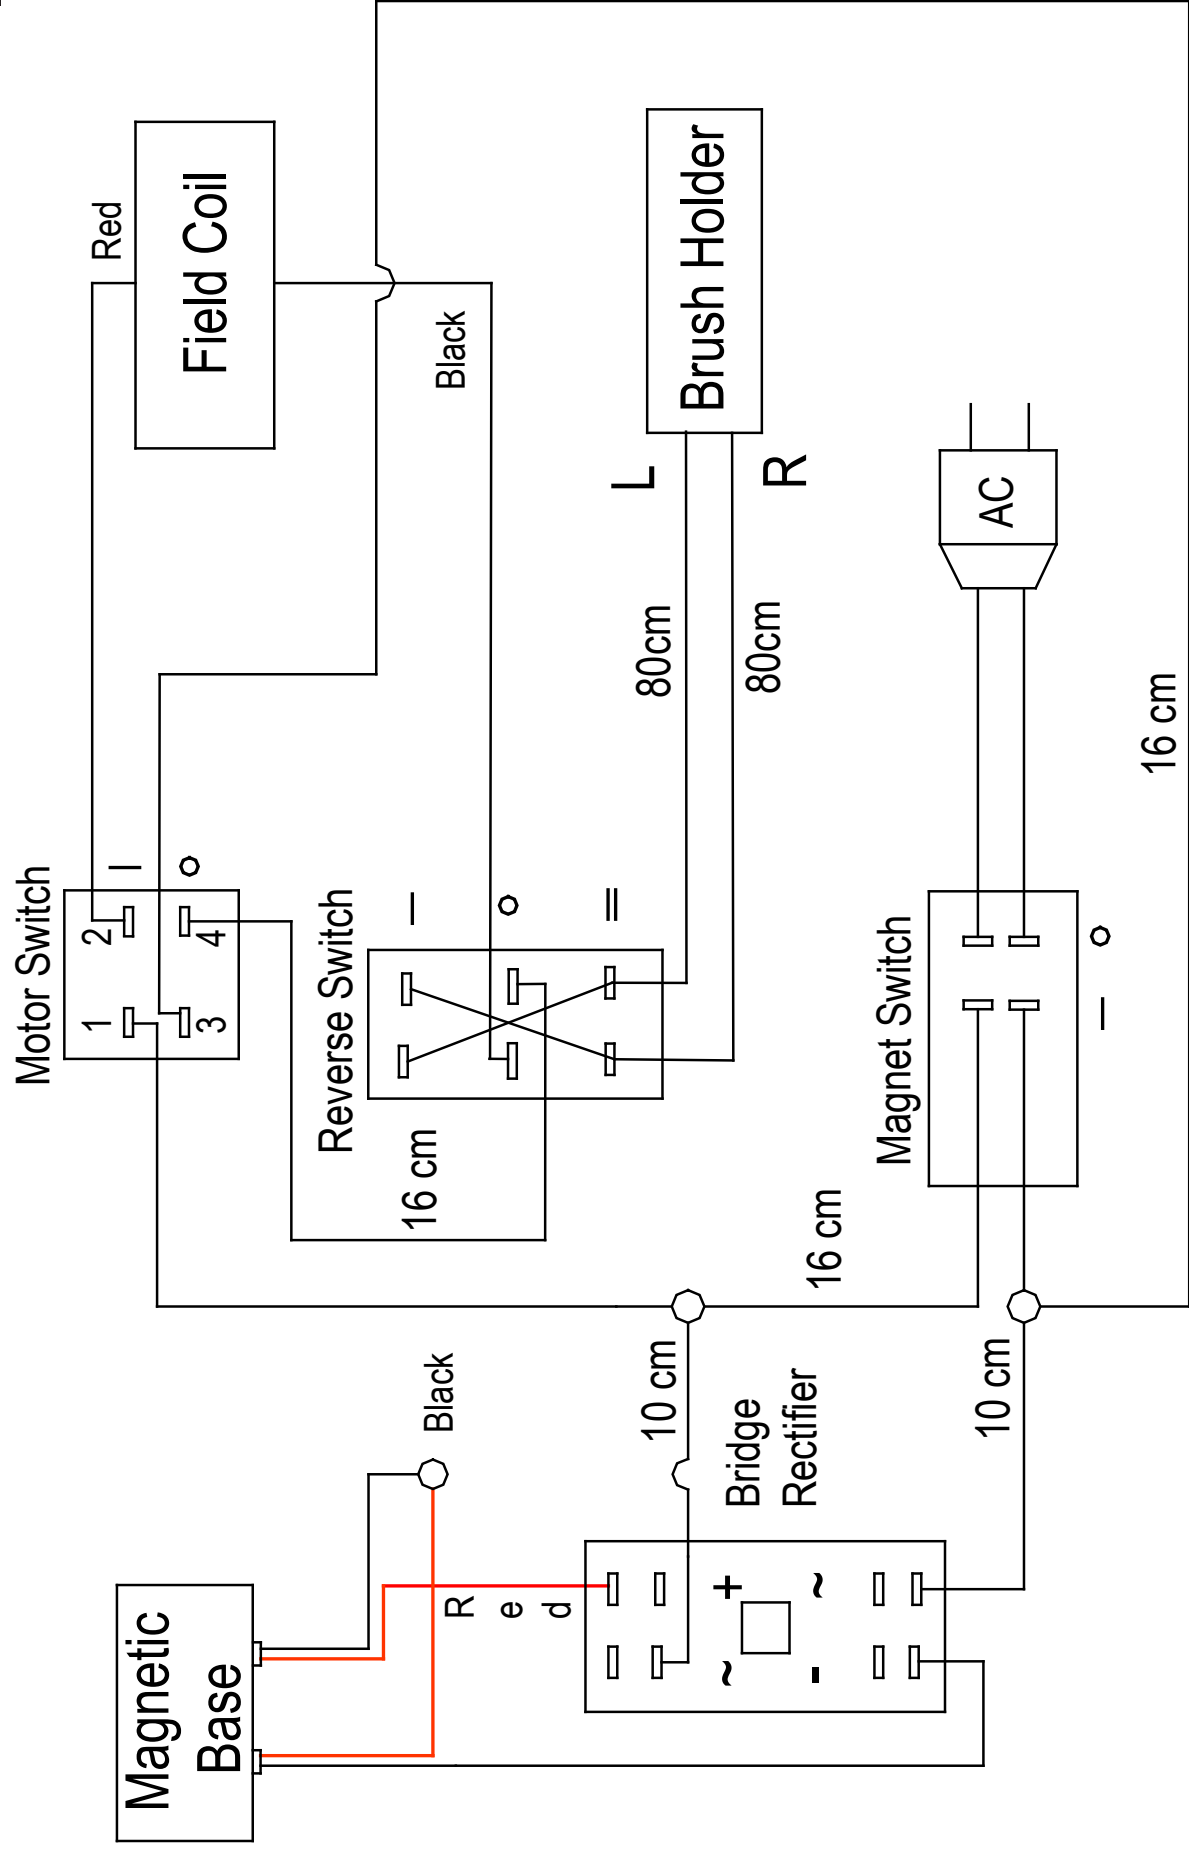

# Evolution ME7500 V2

Magnetic Drilling System

## 110v Wiring Diagram