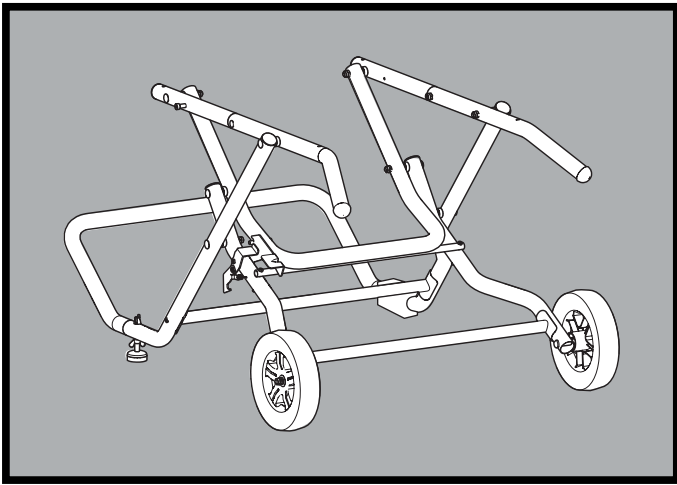

evolution®

R255TBL STAND

119-0050

www.evolutionpowertools.com

UK

Evolution Power Tools Ltd
Venture One, Longacre Close
Holbrook Industrial Estate
Sheffield, S20 3FR

+44 (0)114 251 1022

USA