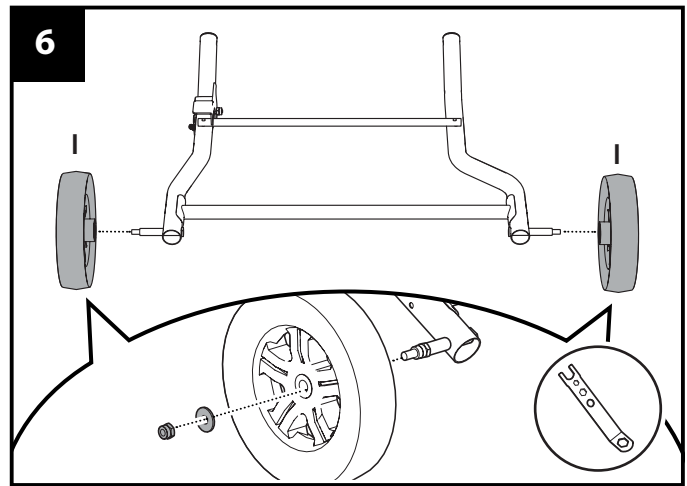

evolution®

R255TBL STAND

119-0050

www.evolutionpowertools.com

UK

Evolution Power Tools Ltd
Venture One, Longacre Close
Holbrook Industrial Estate
Sheffield, S20 3FR

+44 (0)114 251 1022

USA