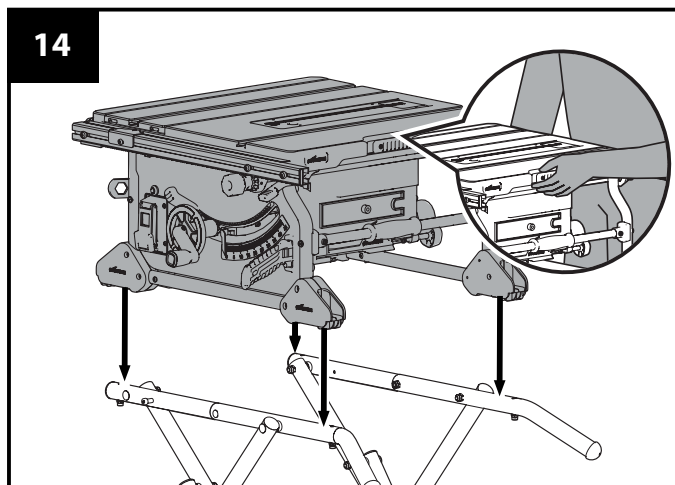

evolution®

R255TBL STAND

119-0050

www.evolutionpowertools.com

UK

Evolution Power Tools Ltd
Venture One, Longacre Close
Holbrook Industrial Estate
Sheffield, S20 3FR

+44 (0)114 251 1022

USA