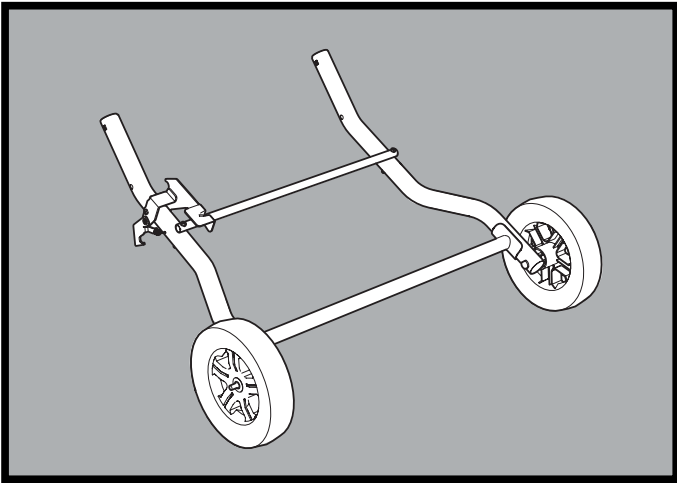

evolution®

R255TBL STAND

119-0050

www.evolutionpowertools.com

UK

Evolution Power Tools Ltd
Venture One, Longacre Close
Holbrook Industrial Estate
Sheffield, S20 3FR

+44 (0)114 251 1022

USA