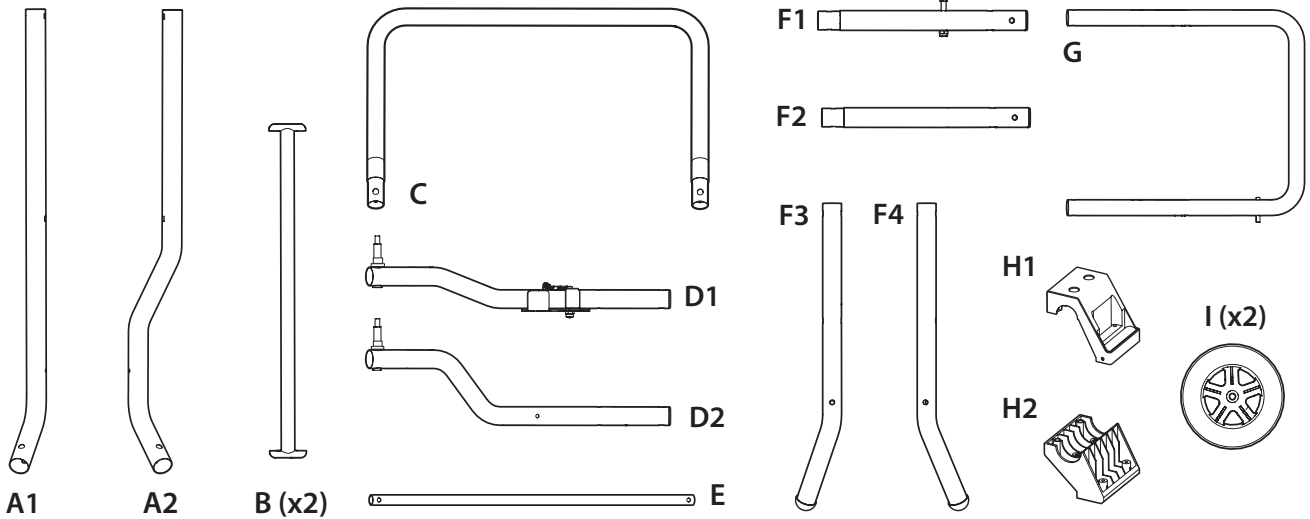

evolution®

R255TBL STAND

119-0050

www.evolutionpowertools.com

UK

Evolution Power Tools Ltd
Venture One, Longacre Close
Holbrook Industrial Estate
Sheffield, S20 3FR

+44 (0)114 251 1022

USA