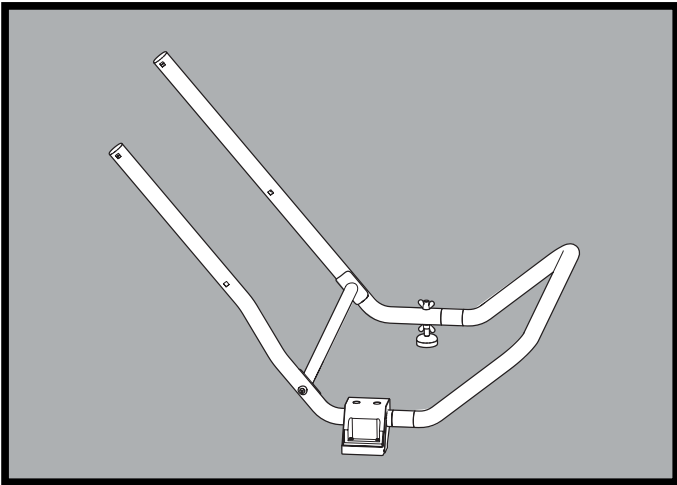

evolution®

R255TBL STAND

119-0050

www.evolutionpowertools.com

UK

Evolution Power Tools Ltd
Venture One, Longacre Close
Holbrook Industrial Estate
Sheffield, S20 3FR

+44 (0)114 251 1022

USA