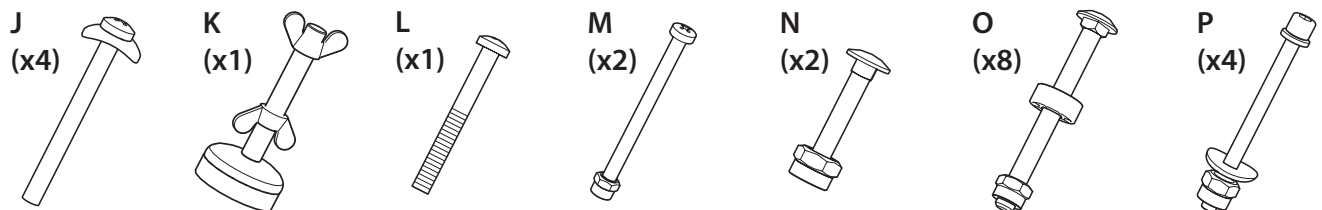

evolution®

R255TBL STAND

119-0050

www.evolutionpowertools.com

UK

Evolution Power Tools Ltd
Venture One, Longacre Close
Holbrook Industrial Estate
Sheffield, S20 3FR

+44 (0)114 251 1022

USA